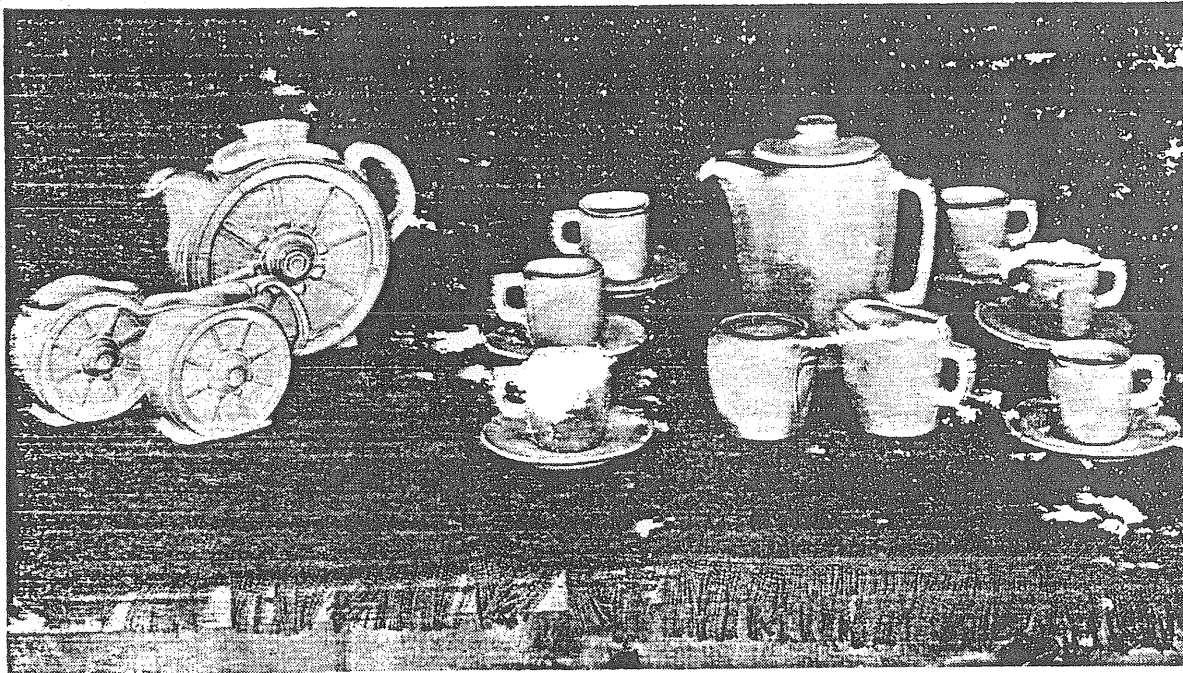

JUICE SET

24-ounce Juice Pitcher
Six 4-ounce Juice Tumblers

\$2.00 Set

BREAKFAST SET

1-quart Pitcher with matching
Sugar and Creamer.

\$1.75 Set

Colors: Prairie Green
Desert Gold
Red Bud
Clay Blue
Sorghum Brown
Onyx Black
White Sand

WAGON WHEEL COFFEE SET

6-cup Coffee Pot
Sugar and Creamer

\$2.00 Set

DEMI-TASSE or CHOCOLATE SET

6-cup Pot
Sugar and Creamer
6 Cups
6 Saucers

\$5.00 Per Set

Colors: Prairie Green
Desert Gold
Clay Blue

MAYAN - AZTEC COFFEE SET

6-cup Pot
Sugar and Creamer
6 Cups
6 Saucers

Colors: Prairie Green
Desert Gold
White Sand

\$5.75 Per Set